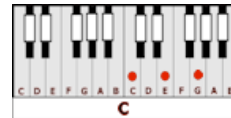

TEQUILA SUNRISE – THE EAGLES (G)

GUITAR / KEYBOARD CHORDS:

G = 320003

G6 = 322003

Am = xo221o

Asus2 = xo22oo

Dsus4 = xxo233

D = xxo232

D7 = xxo212

Em = o2200o

C = x32o1o

B = xx4442

A = xo222o

E = o221oo

INTRO: G-G6 G-G6 G-G6 G-G6 Asus2 Dsus4 G-G6 G-G6

G-G6 G-G6

It's another tequila sunrise

D Starin' slowly 'cross the sky, **Asus2 D7** said goodbye **G-G6 G-G6**

G-G6 G-G6
He was just a hired hand

D Workin on the dreams he planned to try, **Asus2 D7** the days go by **G-G6 G-G6**

Em C
Every night when the sun goes down

Em C Em
Just another lonely boy in town

Am D
And she's out runnin' round

G-G6 G-G6
She wasn't just another woman

D And I couldn't keep from comin' on, **Asus2 D7** it's been so long **G-G6 G-G6**

G-G6 G-G6
Oh and it's a hollow feelin'

D When it comes down to dealin' friends, **Asus2 D7** it never ends **G-G6 G-G6**