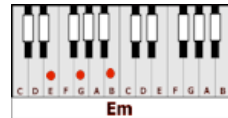

TEQUILA SUNRISE – THE EAGLES (G)

GUITAR / KEYBOARD CHORDS:

G = 320003

G6 = 322003

Am = xo221o

Asus2 = xo22oo

Dsus4 = xxo233

D = xxo232

D7 = xxo212

Em = o2200o

C = x32o1o

B = xx4442

A = xo222o

E = o221oo

INTRO: G-G6 G-G6 G-G6 G-G6 Asus2 Dsus4 G-G6 G-G6

G-G6 G-G6

It's another tequila sunrise

D Starin' slowly 'cross the sky, **Asus2 D7** said goodbye **G-G6 G-G6**

G-G6 G-G6
He was just a hired hand

D Workin on the dreams he planned to try, **Asus2 D7** the days go by **G-G6 G-G6**

Em C
Every night when the sun goes down

Em C Em
Just another lonely boy in town

Am D
And she's out runnin' round

G-G6 G-G6
She wasn't just another woman

D And I couldn't keep from comin' on, **Asus2 D7** it's been so long **G-G6 G-G6**

G-G6 G-G6
Oh and it's a hollow feelin'

D When it comes down to dealin' friends, **Asus2 D7** it never ends **G-G6 G-G6**